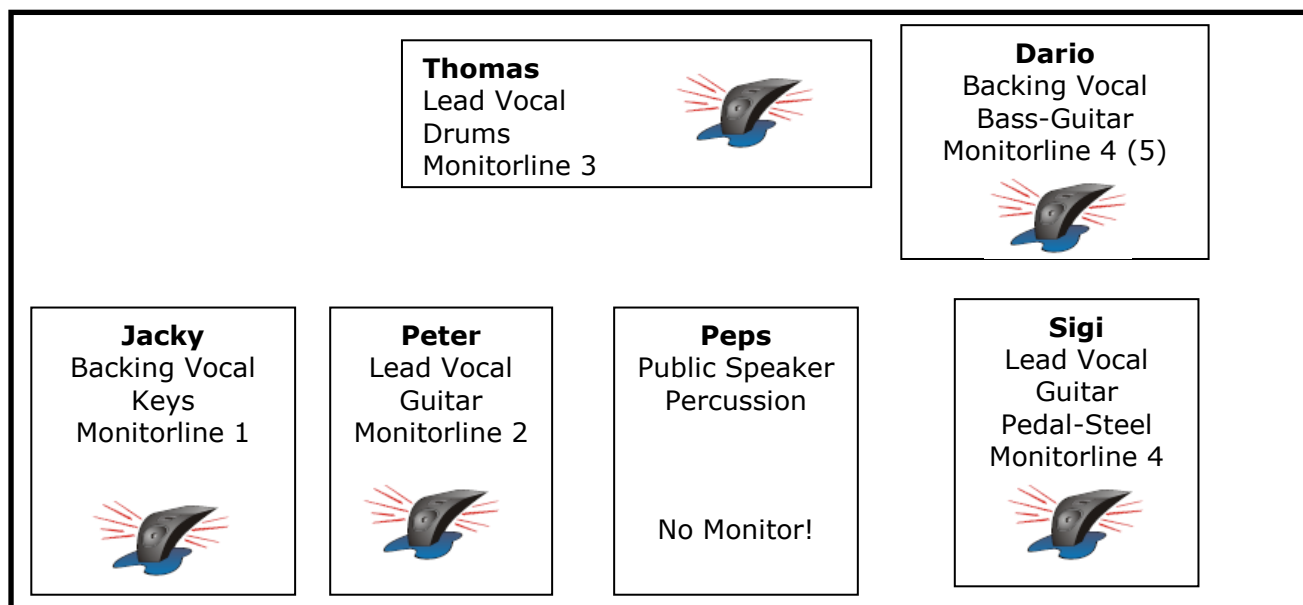

Stage Plan TUFF ENUFF

Bühne: Breite 6 Meter, Tiefe 4 Meter / Drumriser 2x2 Meter, Höhe 40 cm

		Stage connecting	Input channel No.
PETER BURKHARDT	Lead Vocals	SM58	
	Acoustic-Guitar	DI-BOX	
	E-Guitar Amp.	SM57	
SIGI MEISSNER	Lead Vocals	SM58	
	Lead Vocals	SM58	
	E-Guitar Amp.	SM57	
	Pedal-Steel	SM57	
JACKY MÄDER	Backing Vocals	SM58	
	Piano left	XLR	
	Piano right	XLR	
PEPS DÄNDLIKER	Public speaker	SM58	
	Washboard	SM57	
	Typewriter	DI-BOX	
DARIO DALL'ANGELO	Backing Vocals	SM58	
	Bass-Guitar	DI-BOX	
THOMAS GISLER	Lead Vocals	SM58	
	Kick	Drum-Set	
	Snare	Drum-Set	
	Hi-Hat	Drum-Set	
	Tom left	Drum-Set	
	1. Floor Tom	Drum-Set	
	2. Floor Tom	Drum-Set	
	Overhead left	Drum-Set	
	Overhead right	Drum-Set	